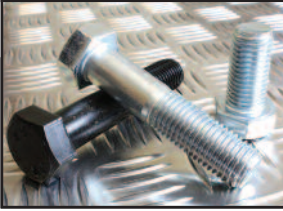

## BOLTS & SETSCREWS

Metric	UNC	UNF
Stainless Steel	Bright Zinc Plated	
Self Colour	Galvanized	