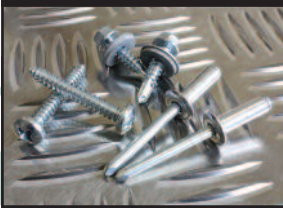

## COACH SCREWS

M6 x M40 – M12 x 150  
Hex Head  
Bright Zinc Plated

## ANCHOR FASTENINGS

Projection Bolts      Loose Bolts  
Shields  
Through Bolts      Thunder Bolts  
Wedge Ancors

## CHEMICAL ANCHOR

Hammer in Capsules  
Polyester Resin  
General Purpose Resin  
Styrene Free Resin

## UNI-STRUT

Slotted Channel 3m & 6m Lengths  
Plain Nuts      Washers  
Spring Nuts      Angle Brackets